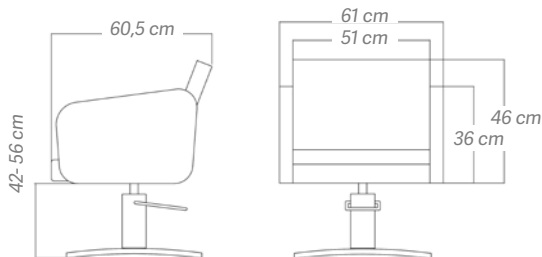

Silla de peluquería PIN UP ROSA PINK PIN UP hairdressing chair

u.m.vta: 1 1

REF.06477/70

P.V.P.R **450,00€**

EAN: 8423029066185

La nueva silla PIN UP tiene un diseño con líneas modernas, pensadas para dar la máxima comodidad. La silla consta de una bomba hidráulica que permite subir y bajar el asiento, para que pueda situar al cliente a la altura que se adapte mejor a cada trabajo.

The new PIN UP chair has a design of modern lines, but at the same time it's designed to give maximum comfort. The chair has a hydraulic pump that allows to lift and lower the seat, so we can place our client in the best spot for each to work.