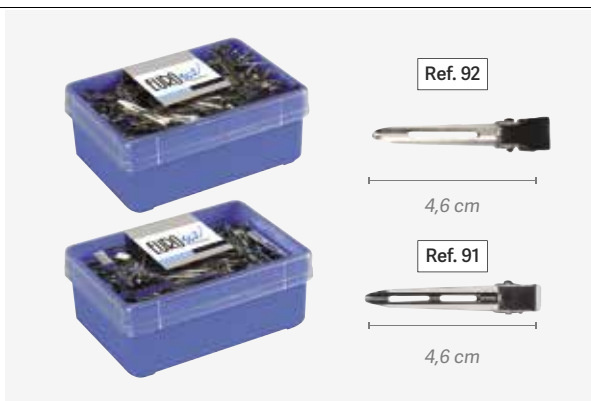

Muñequera imantada Magnetic bracelet

u.m.vta: 1 12

REF. 03631

P.V.P.R **4,30€**

EAN: 8423029035235

Para trabajar con más comodidad, teniendo al alcance de tu mano todos los clips y horquillas gracias a nuestro brazalete imantado.

To work more comfortably, keep all your hairclips and hairpins at hand's reach thanks to our magnetic bracelet.

Cajas pinzas metal Metal clips boxes

u.m.vta: 1 16

120 pinzas pequeñas
Cabeza ancha
120 smal clips
Wide head

Ref. 92

REF. 01657

P.V.P.R **10,92€**

EAN: 8423029006778

12x16 units

u.m.vta: 1 16

120 pinzas pequeñas
Cabeza estrecha
120 small clips
Narrow head

Ref. 91

REF. 01656

P.V.P.R **10,98€**

EAN: 8423029006761

12x16 units

u.m.vta: 1 12

120 pinzas doble pata
120 two legs clip

Ref. 94

REF. 01658

P.V.P.R **11,50€**

EAN: 8423029006785

9x12 units

u.m.vta: 1 12

120 pinzas medianas
120 medium clips

Ref. 90

REF. 01655

P.V.P.R **12,70€**

EAN: 8423029006747

9x12 units

u.m.vta: 1 12

120 pinzas grandes
120 large clips

Ref. 95

REF. 01659

P.V.P.R **11,94€**

EAN: 8423029006792

6x12 units

u.m.vta: 1 12

60 pinzas curvadas
60 bend clips

Ref. 93

REF. 01830

P.V.P.R **14,94€**

EAN: 8423029017026

7x12 units