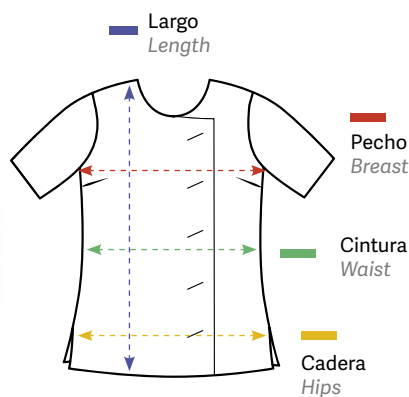

Casaca manga corta poliéster cremallera

Short sleeve polyester zipper jacket

u.m.vta: 1 40

XS

86 cm

92 cm

71 cm

82 cm

REF.07146/1

PVPR 27,90€

EAN: 8435552720960

S

92 cm

98 cm

72 cm

88 cm

REF.07146/2

PVPR 27,90€

EAN: 8435552720977

M

98 cm

104 cm

73 cm

93 cm

REF.07146/3

PVPR 27,90€

EAN: 8435552720984

L

106 cm

111 cm

74 cm

101 cm

REF.07146/4

PVPR 27,90€

EAN: 8435552720991

XL

114 cm

119 cm

76 cm

109 cm

REF.07146/5

PVPR 27,90€

EAN: 8435552721004

2XL

122 cm

127 cm

77 cm

116 cm

REF.07146/6

PVPR 29,92€

EAN: 8435552721011

MOD. 51308455N

Las medidas son aproximadas y pertenecen a la prenda acabada del contorno total. A la medida de la persona debe añadir entre 4 y 6 cm para la holgura.

The measurements are approximate and belong to the finished garment of the total contour. Tailored to the person should add between 4 and 6 cm for the slack.