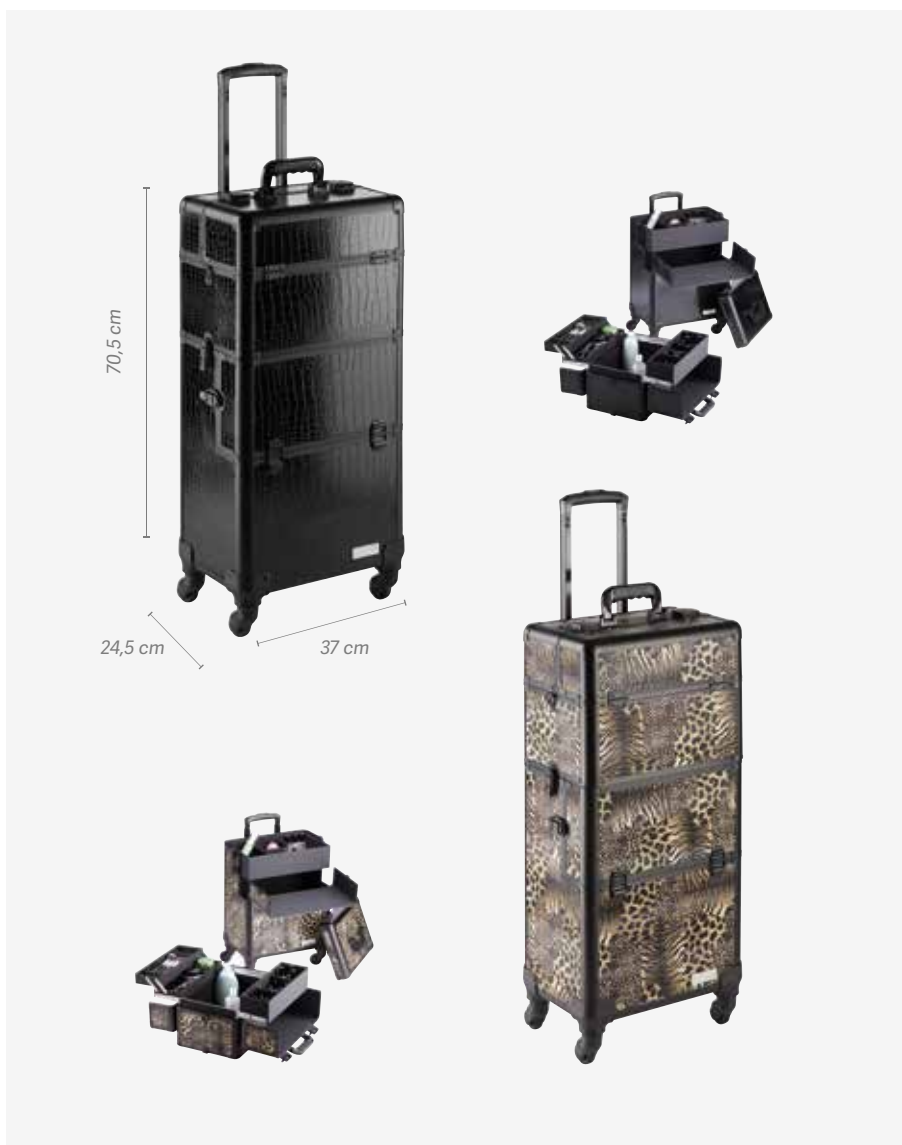

The trolley suitcase of Pollié is created based on a structure of 2 modifiable bodies, designed to facilitate the professional storage of your hairdressing, make-up or cosmetic utensils.

The top of the suitcase consists of three removable trays. Each of them is divided into three compartments. So, in one of them, you will find twelve circular spaces designed to store nail lacquers and thus prevent their detachment, facilitating their transport with total security. Also, the interior of the upper body can be modified according to your needs, varying the structure of the compartments. Finally, its 2-in-1 function will allow you to have a handbag, or if you prefer to hang it on the man, thanks to its nylon strip.

The lower part of the suitcase has a removable tray with the option of 4 compartments that can also be modified thanks to the spacers. The lower body, with large capacity inside, will give you the option of lighter transport, since it can be converted into a smaller suitcase, with a lid and mirror incorporated in it. The wheels are interchangeable using the hitch tab. The trolley has two coils and two spare keys.

REF.04939/50

P.V.P.R **238,00€**

EAN: 8423029047344

REF.04939

P.V.P.R **238,00€**

EAN: 8423029047337