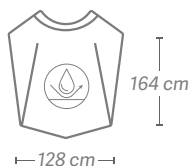

Capa FACES 2000

FACES 2000 cape

u.m.vta: 1 12

REF. 01961/50

P.V.PR **15,82€**

EAN: 8423029018894

REF. 01961/59

P.V.PR **15,82€**

EAN: 8423029018900

- Material: nylon
- Cierre velcro
- Repelente al agua

- Material: nylon
- Closure velcro
- Water repellent