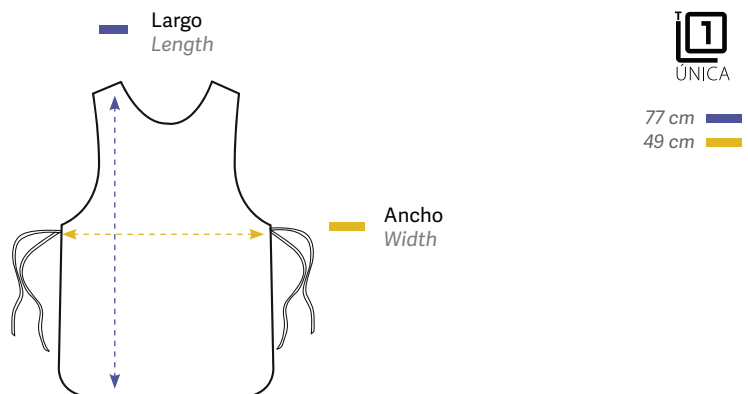

Estolas estampadas

Printed stoles

u.m.vta: 1 40

MOD. 21902326

Estampado cara máscaras
Printed face masks

REF.07140

P.V.P.R **21,42€**

EAN: 8435552747844

MOD. 21802219

Multicorazones
Multi-hearted

REF.07144

P.V.P.R **21,42€**

EAN: 8435552715263

MOD. 21902325

Comic
Comic

REF.07141

P.V.P.R **21,42€**

EAN: 8435552747851

Estola, prenda talla única, ajustada según necesidades. Medida estola A.
Stole, one size garment, adjusted according to needs. Stole measure A.