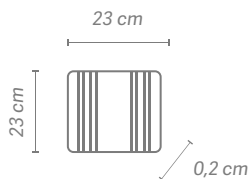

Bolsa toalla esponja fina desmaquillar
Bag thin make-up remover sponge/towel

u.m.vta: 12 180

REF.03168

P.V.P.R **3,66€**

EAN: 8423029030261

Esponja no latex - poliuretano
Non-latex sponge - polyurethane

u.m.vta: 1 15

REF.07128

P.V.P.R **2,06€**

EAN: 8423029075538

9x15 units

24x480 units

REF.07127

P.V.P.R **2,06€**

EAN: 8423029075521

9x15 units

24x480 units