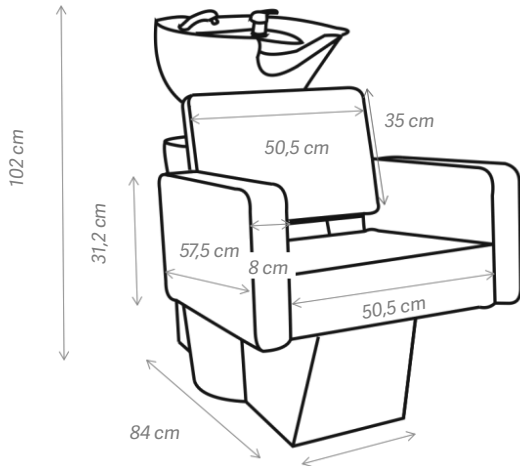

Lavacabezas KVADRAT

KVADRAT wash basin chair

u.m.vta: 1 1

REF.07197

P.V.P.R **997,60€**

EAN: 8423029076450