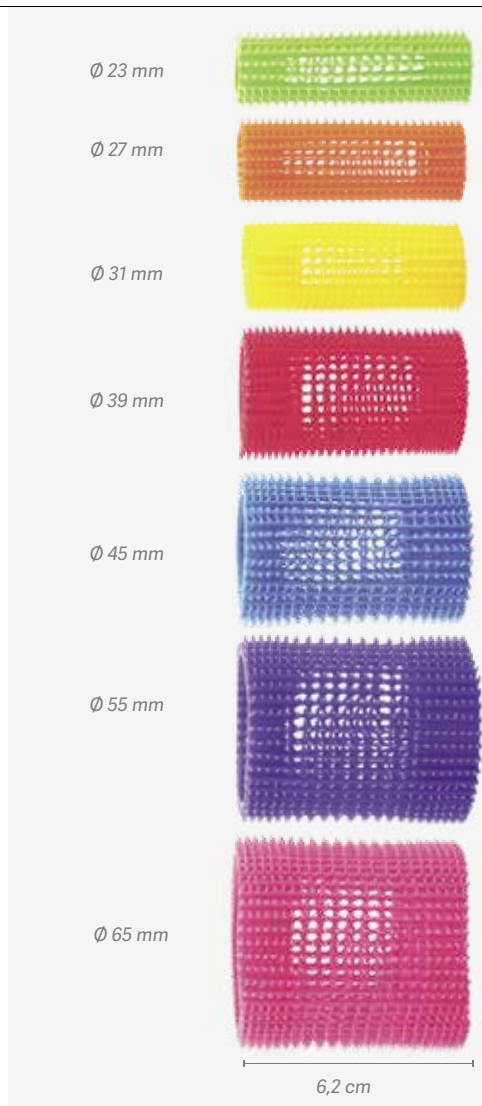

Bolsas rulos adherentes

Adherent rollers bags

u.m.vta: 1 80	u.m.vta: 1 70	u.m.vta: 1 45
Verdes Green 9 u	Naranja Orange 8 u	Amarillos Yellow 8 u
REF. 00015 PV/PR 1,30€ EAN: 8423029001247 12x80 units	REF. 00016 PV/PR 1,32€ EAN: 8423029001254 8x70 units	REF. 00017 PV/PR 1,58€ EAN: 8423029001261 10x45 units

u.m.vta: 1 40	u.m.vta: 1 25	u.m.vta: 1 20
Rojos Red 6 u	Azul Blue 5 u	Lila Lilac 5 u
REF. 00018 PV/PR 1,64€ EAN: 8423029001278 10x40 units	REF. 00047 PV/PR 1,74€ EAN: 8423029001506 13x25 units	REF. 00024 PV/PR 1,90€ EAN: 8423029001339 8x20 units

u.m.vta: 1 16
Rosa Pink   4 u
REF. 00025 PV/PR 1,98€ EAN: 8423029001346 10x16 units