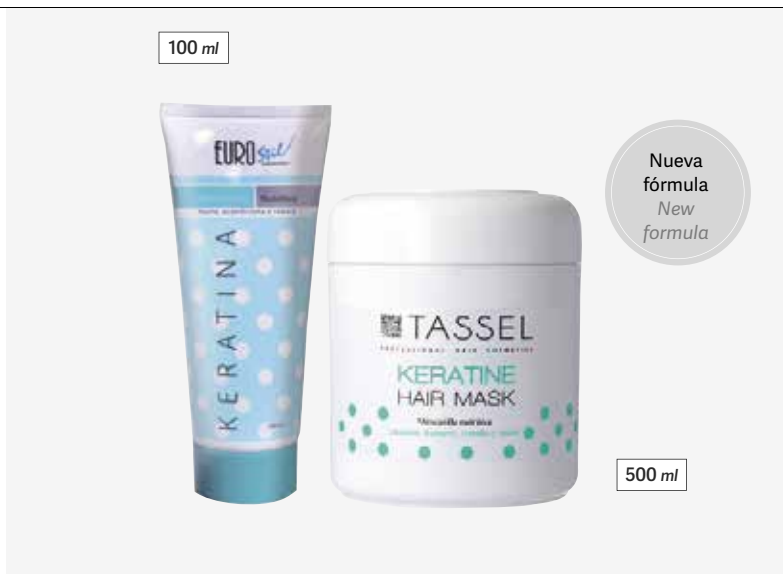

Mascarilla nutrición con queratina
Keratine nourish mask

u.m.vta: 1 12

100 ml

REF.03435

P.V.P.R **1,90€**

EAN: 8423029032180

u.m.vta: 1 6

500 ml

REF.06948

P.V.P.R **11,34€**

EAN: 8423029072438

Formulada con queratina, que nutre, acondiciona y aumenta la elasticidad del cabello, reparándolo desde la raíz a las puntas, protegiéndolo de agresiones externas y disminuyendo la tendencia a formar puntas abiertas.

This formula contains keratin which nourishes, conditions and increases the elasticity of your hair, with a repairing effect from the root to the tips, protecting it from external aggressions and curbing the tendency to form split ends.