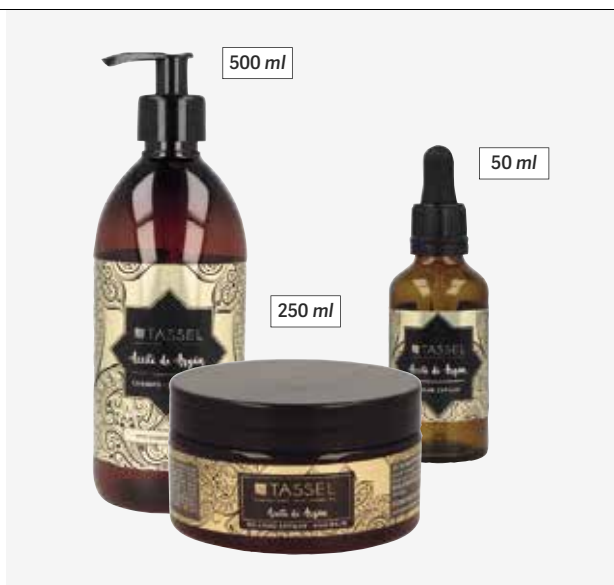

Línea reestructurante de ARGÁN

ARGAN restructuring line

u.m.vta: 1 10	u.m.vta: 1 6	u.m.vta: 1 12
500 ml	250 ml	50 ml
REF.07165	REF.07167	REF.07166
PVP/PR 8,10€	PVP/PR 6,38€	PVP/PR 5,62€
EAN: 8423029076016	EAN: 8423029076054	EAN: 8423029076023

TASSEL crea la nueva línea argán, concebida para el tratamiento en profundidad de los cabellos. Reestructura la fibra capilar y devuelve al cabello un aspecto brillante y regenerado.

TASSEL creates the new argan line, conceived for the in-depth treatment of the hair. Restructures the hair fiber and gives the hair a shiny and regenerated appearance.