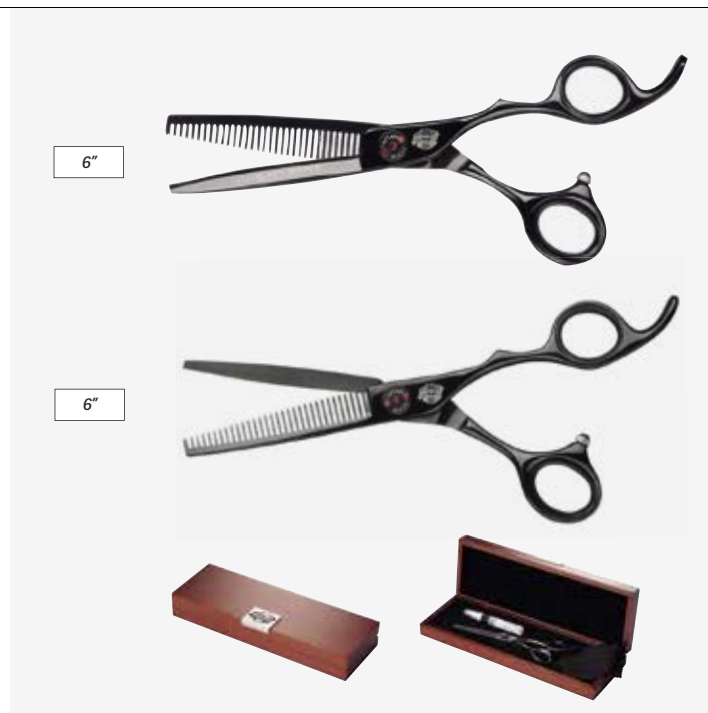

Acero Japonés 440C. Sus hojas han sido fabricadas con un grado superior de afilado, lo que las convierte en idóneas para todo tipo de corte, con cabello húmedo o seco. Estas tijeras son de diseño atrevido y moderno pero sin desentonar con el estilo "old School". 32 dientes rectos.

440C Japanese steel. Its blades have been manufactured with a superior degree of sharpening, which makes them ideal for all types of cutting, with wet or dry hair. These scissors are bold and modern design but without clashing with the "old School" style. 32 straight teeth.