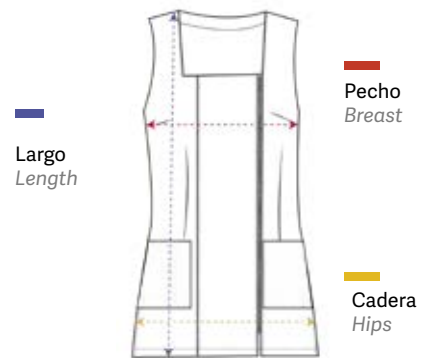

Casaca círculos de colores
Colours circles jacket

u.m.vta: 1 40

S	M	L	XL
88-92 cm	94-98 cm	102-106 cm	108-112 cm
100-104 cm	100-108cm	110-114 cm	120-124 cm
69-71 cm	71-73 cm	73-75 cm	74-76 cm
REF. 06304/50/1	REF. 06304/50/2	REF. 06304/50/3	REF. 06304/50/4
P.V.P.R 29,00€	P.V.P.R 29,00€	P.V.P.R 29,00€	P.V.P.R 29,00€
EAN: 8435552721097	EAN: 8435552721103	EAN: 8435552721172	EAN: 8435552721127

MOD. 51505005

Chaqueta básica sin mangas con tira estampada. Cierre con cremallera YKK al costado. Composición 100% poliéster. Dos bolsillos, uno en la cintura y otro en el pecho. Recomendada para comercios y centros de estética.

Basic sleeveless jacket with printed strip. YKK zip closure on the side. Composition 100% polyester. Two pockets, one at the waist and one on the chest. Recommended for shops and beauty centers.