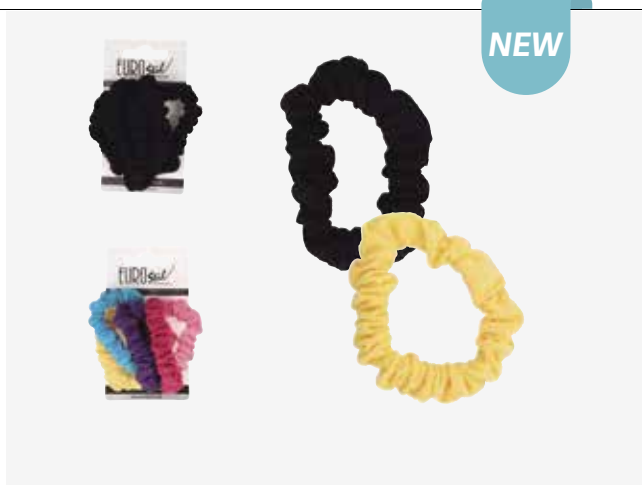

Cartón 5 coleteros ropa

Card 5 clothes elastic hair

u.m.vta: 1 10

Negro
Black

Arcoiris
Rainbow

REF. 07454/50

REF. 07454

PVPR **5,88€**

PVPR **5,88€**

EAN: 8423029090449

EAN: 8423029090135

12x10 units

12x10 units