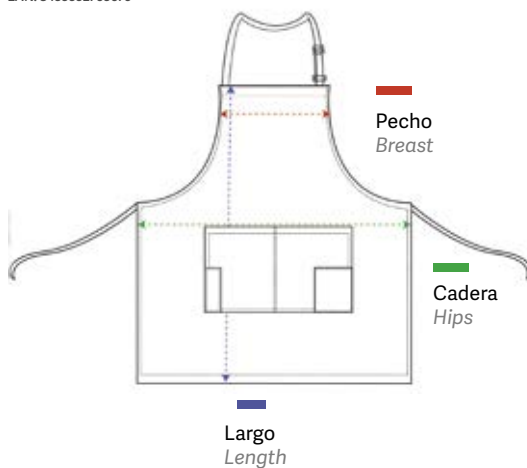

- Delantal y peto de tejano elástico. Regulación con correa y cierre lazo. Con 4 bolsillos (bolsillo central dividido en 2 + 2 pequeños). Talla única
- 60% poliéster, 37% algodón, 3% elástico

- Elastic denim bib apron. Regulation with strap and loop closure. With 4 pockets (central pocket divided into 2 + 2 small). Only size
- 60% polyester, 37% cotton, 3% elastic