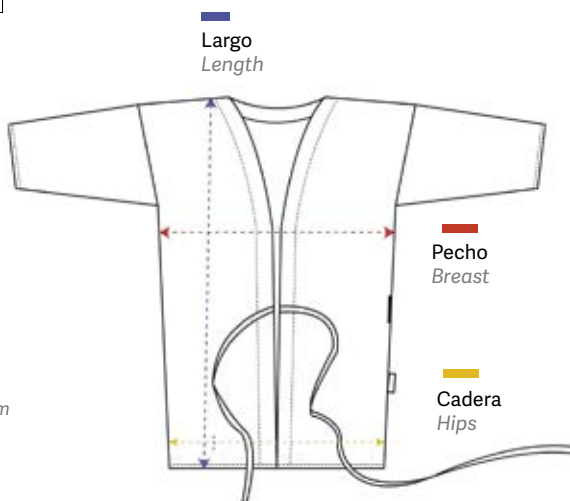

MOD. 21300013

REF.06302/50

P.V.P.R 33,36€

EAN: 8435552701556

123 cm
123 cm
104 - 106 cm

Kimono cruzado con cinturón y manga 3/4 con mini bolsillo en la manga. Fácil de planchar. Antidecoloración. 100% poliéster marroquí

Kimono crossed with belt, 3/4 sleeve with mini pocket on the sleeve. Easy to iron. Anti-discoloration. 100% marroquine polyester