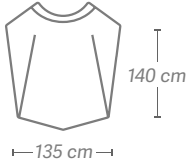

- Material: 65% poliéster
  35% algodón
- Cierre velcro

- Material: 65% polyester
  35% cotton
- Closure velcro