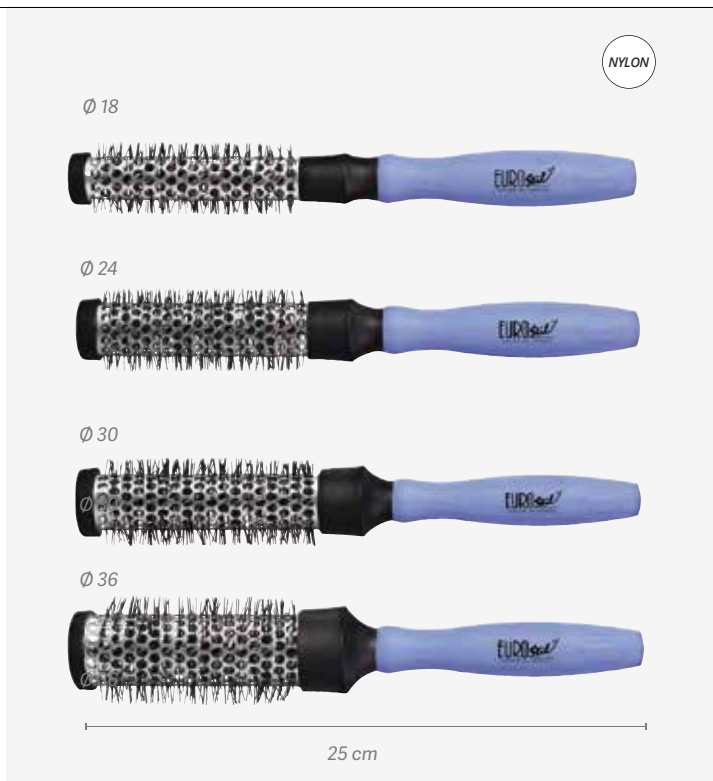

Cepillos térmicos de aluminio con el mango en goma de nylon
Aluminium thermal brushes with nylon rubber handle

Púas de nylon. Con colgador
Nylon bristles. With hanger

u.m.vta: 1	12	

Ø 18

REF. 03346

P.V.P.R **2,90€**

EAN: 8423029032371

8x12 units

Ø 24

REF. 03347

P.V.P.R **3,10€**

EAN: 8423029034153

11x12 units

Ø 30

REF. 03348

P.V.P.R **3,22€**

EAN: 8423029034160

11x12 units

Ø 36

REF. 03349

P.V.P.R **3,52€**

EAN: 8423029034177

6x12 units

Cepillos térmicos cerámicos con mango de madera
Ceramic thermal brushes with wooden handle

Púas de nylon. Con colgador
Nylon bristles. With hanger

u.m.vta: 1	12	

Ø 25

REF. 03457

P.V.P.R **7,14€**

EAN: 8423029032630

10x12 units

Ø 33

REF. 03458

P.V.P.R **8,20€**

EAN: 8423029032647

12x12 units