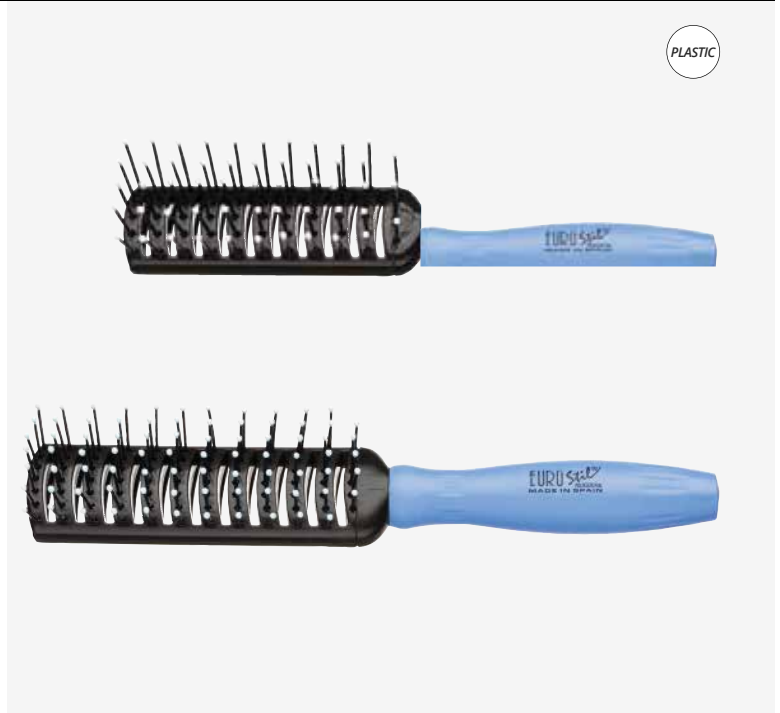

Cepillo esqueleto con mango de goma
Vent brush with rubber handle

Púas de plástico con bola
Plastic bristles with ball

u.m.vta: 1 12

S

REF. 03095

P.V.P.R **2,62€**

EAN: 8423029029500

12x12 units

L

REF. 03094

P.V.P.R **3,04€**

EAN: 8423029029494

13x12 units