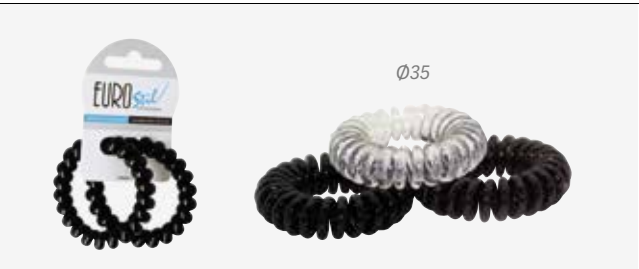

u.m.vta: 12 12

REF. 04806/50
PV.PP **0,84€**
EAN: 8423029045876

REF. 04806/69
PV.PP **0,84€**
EAN: 8423029045890

REF. 04806/56
PV.PP **0,84€**
EAN: 8423029045883