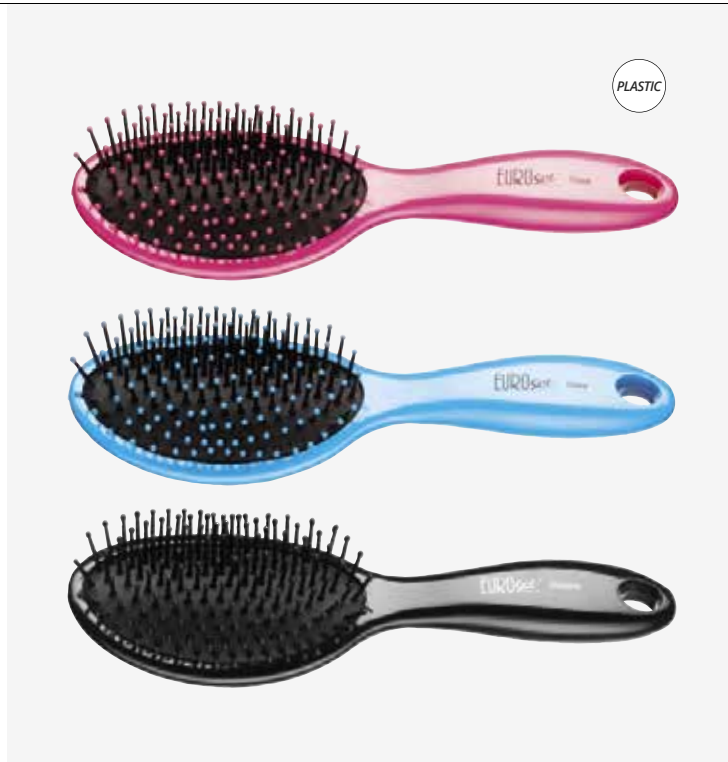

Pneumatic brushes that adapt perfectly to the shape of the scalp, providing an ample and soft brushing effect. Plastic bristles with little balls of the same colour as the brush. The handle is comfortable and pleasant to use.