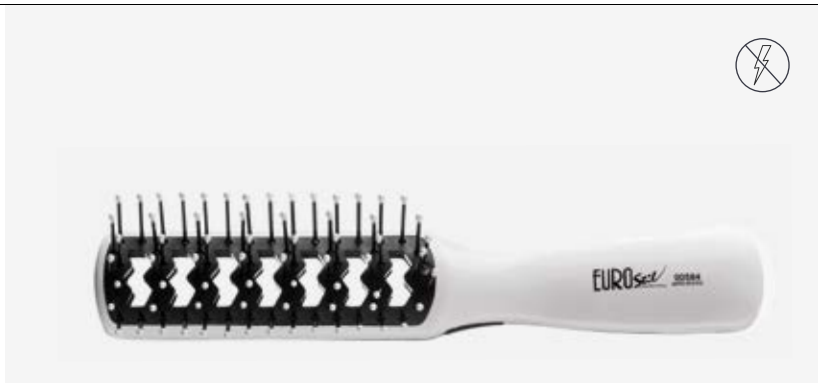

Cepillo esqueleto antiestático
Antistatic vent brush

u.m.vta: 1 12

REF.00584

P.V.P.R **3,70€**

EAN: 8423029003593

10x12 units

- Púas de nylon con bola
- Nylon bristles with ball

Cepillos dobles esqueleto
Double vent brushes

u.m.vta: 24 24

REF. 02182

P.V.P.R **2,00€**

EAN: 8423029020323

10x720 units

REF. 02182/50

P.V.P.R **2,00€**

EAN: 8423029020330

10x720 units