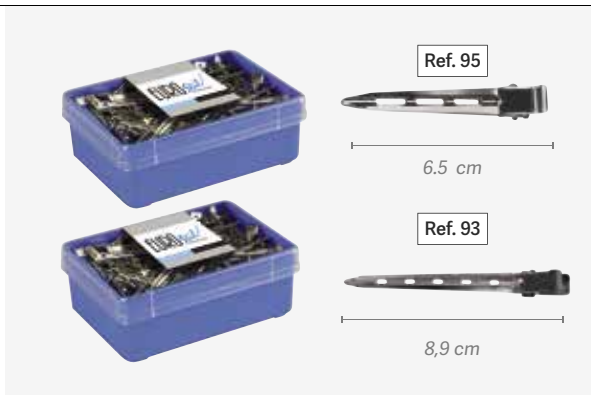

u.m.vta: 1 12

120 pinzas grandes
120 large clips

Ref. 95

REF. 01659

P.V.P.R **11,94€**

EAN: 8423029006792

6x12 units

u.m.vta: 1 12

60 pinzas curvadas
60 bend clips

Ref. 93

REF. 01830

P.V.P.R **14,94€**

EAN: 8423029017026

7x12 units