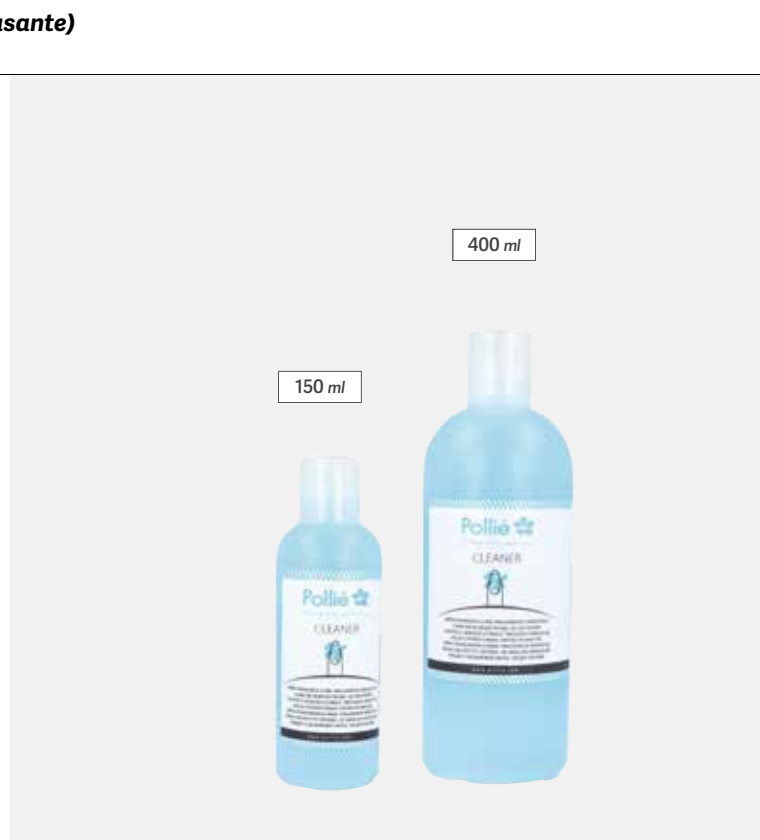

Limpiador de uñas (limpiador/desengrasante)
Nail cleaner (cleaner / degreaser)

u.m.vta: 1 19

150 ml

REF.07111

P.V.P.R **4,94€**

EAN: 8423029075309

9x19 units

u.m.vta: 1 24

400 ml

REF.07112

P.V.P.R **7,86€**

EAN: 8423029075136

10x24 units