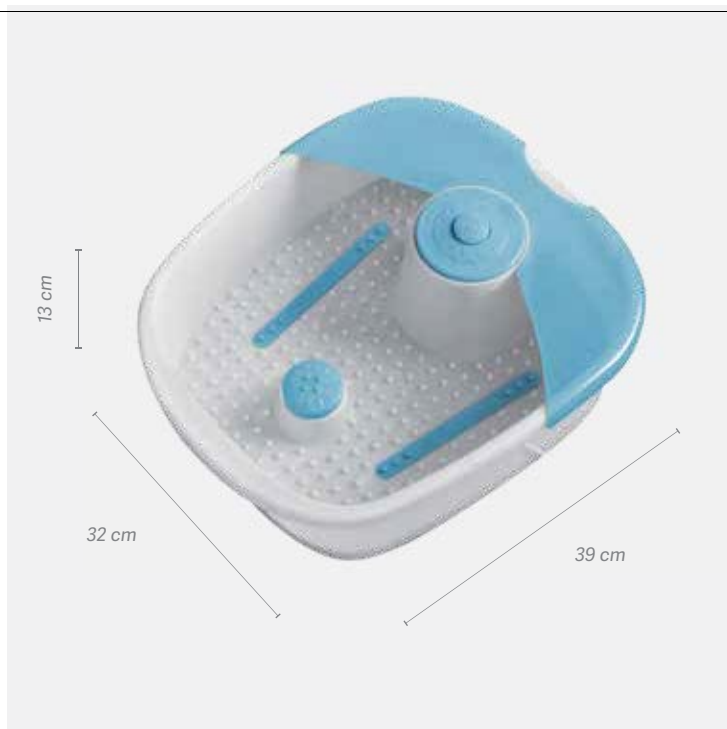

Masaje reflexo

Reflexo massage

u.m.vta: 1		4

REF. 04809

P.V.P.R **40,18€**

EAN: 8423029061807

- Bañera spa masaje pies
- Potencia: 60W
- Masaje vibratorio y de burbujas
- Plantilla de goma antideslizante

- Spa bath massage feet
- Power: 60W
- Vibrating and bubble massage
- Anti-slip rubber insole