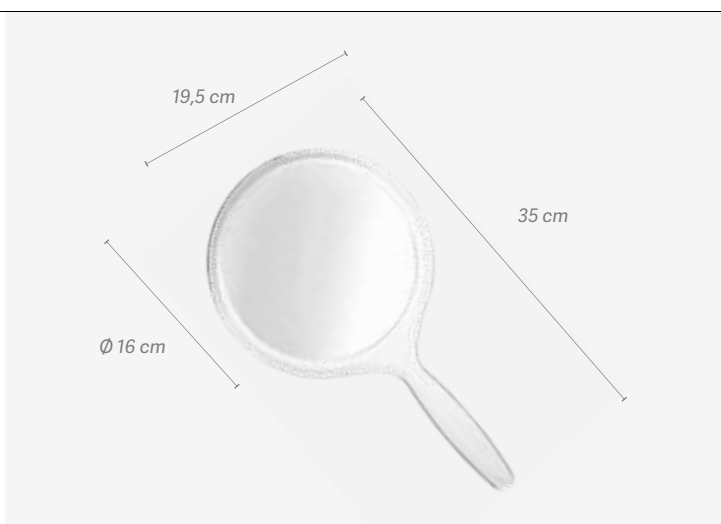

Espejo redondo Round mirror

u.m.vta: 1 8

Professional
Professional

REF. 00294/56

P.V.P.R **8,86€**

EAN: 8423029012830

2x8 units