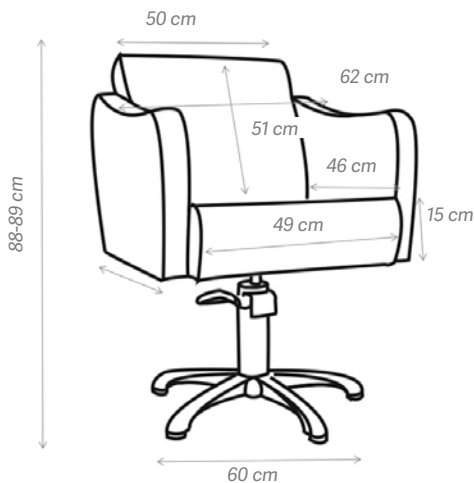

Silla de peluquería KURVA KURVA hairdressing chair

u.m.vta: 1 1

REF.07192

P.V.P.R **328,07€**

EAN: 8423029076405

Nueva silla de peluquería KURVA de Eurostil. Con diseño de líneas rectas y modernas, pero con la máxima comodidad. Ajustable en altura gracias a su bomba hidráulica.

New KURVA hairdressing chair. A straight-line design with maximum comfort. Adjustable in height thanks to its hydraulic pump.