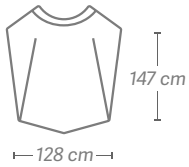

- Material: nylon
- Cierre velcro

- Material: nylon
- Closures velcro