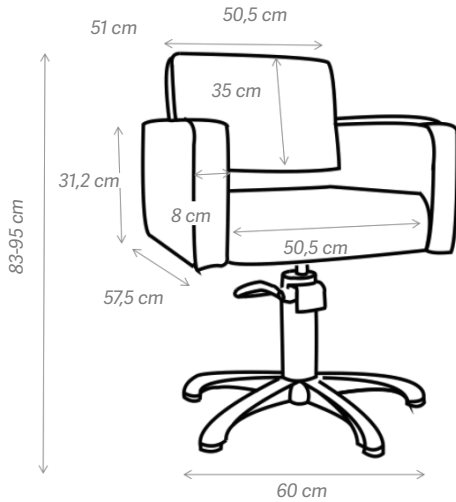

Silla de peluquería KVADRAT KVADRAT hairdressing chair

u.m.vta: 1 1

REF.07196

P.V.P.R **414,28€**

EAN: 8423029076443

Nueva silla de peluquería KVADRAT de Eurostil. Con diseño de líneas rectas y modernas, pero con la máxima comodidad. Ajustable en altura gracias a su bomba hidráulica.

New KVADRAT hairdressing chair. A straight-line design with maximum comfort. Adjustable in height thanks to its hydraulic pump.