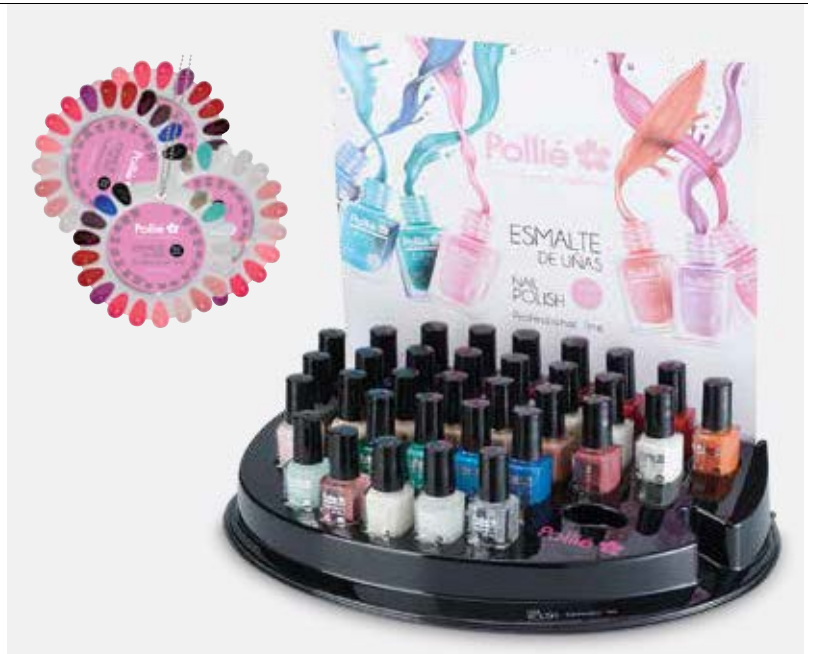

1. Apply a base to protect the nail
2. Before applying the color nail polish, it is necessary to move the contents a little, although in no case should you shake it from top to bottom, as this will may cause bubbles on your nails. The ideal is to place the bottle between your hands and make it roll horizontally. When you are going to apply the nail polish on the nails, it is important that you do it from the middle and extend it vertically
3. The application will be made with little amount of nail polish in the brush, and starting from the cuticle to the tip of the nail. From bottom to top
4. For the duration of the nail polish to be as long as possible, it is necessary to apply the desired Top Coat by sealing the tip
5. To finish, apply cuticles oil and hand cream

Expositor esmalte de uñas POLLIÉ

POLLIÉ nail polish display

u.m.vta: 1 1

REF.03609

P.V.P.R 250,00€

EAN: 8423029033958

- 3 esmaltes x 33 colores = 99 esmaltes en total
- 1 carta de colores
- Expositor
- 1 póster

- 3 nail polish x 33 colours = 99 nail polishes
- Display
- 1 colours chart
- 1 Poster

Esmaltes de uñas POLLIÉ

POLLIÉ nail polishes

u.m.vta: 3 3

12 ml

Blanco sólido
Solid white

REF.03505

P.V.P.R 2,40€

EAN: 8423029033057

Blanco
White

REF.03507

P.V.P.R 2,40€

EAN: 8423029033071

Blanco perla
Pearl white

REF.03503

P.V.P.R 2,40€

EAN: 8423029033033

Hielo
Ice

REF.03501

P.V.P.R 2,40€

EAN: 8423029033019