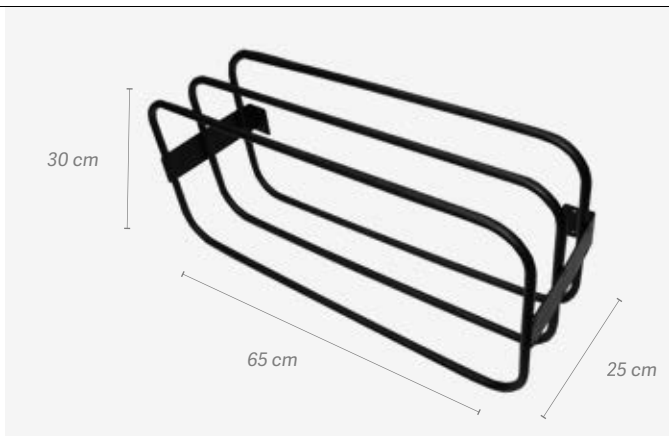

Organizador toallas

Towels organizer

u.m.vta: 1 6

REF.04378

P.V.P.R **28,72€**

EAN: 8423029040314

30 cm

65 cm

25 cm