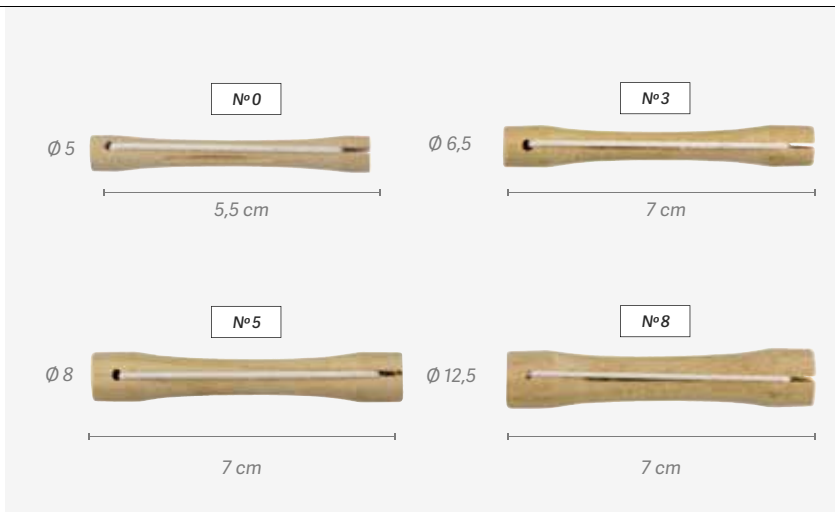

Bolsa 12 bigudíes madera estriada
Bag 12 fluted wooden hair curlers

u.m.vta: 1 1

Ø 5

REF.01544

P.V.P.R **5,48€**

EAN: 8423029000622

Ø 6,5

REF.01546

P.V.P.R **7,22€**

EAN: 8423029000677

Ø 8

REF.01548

P.V.P.R **9,62€**

EAN:8423029000714

Ø 12,5

REF.01571

P.V.P.R **8,54€**

EAN: 8423029000776