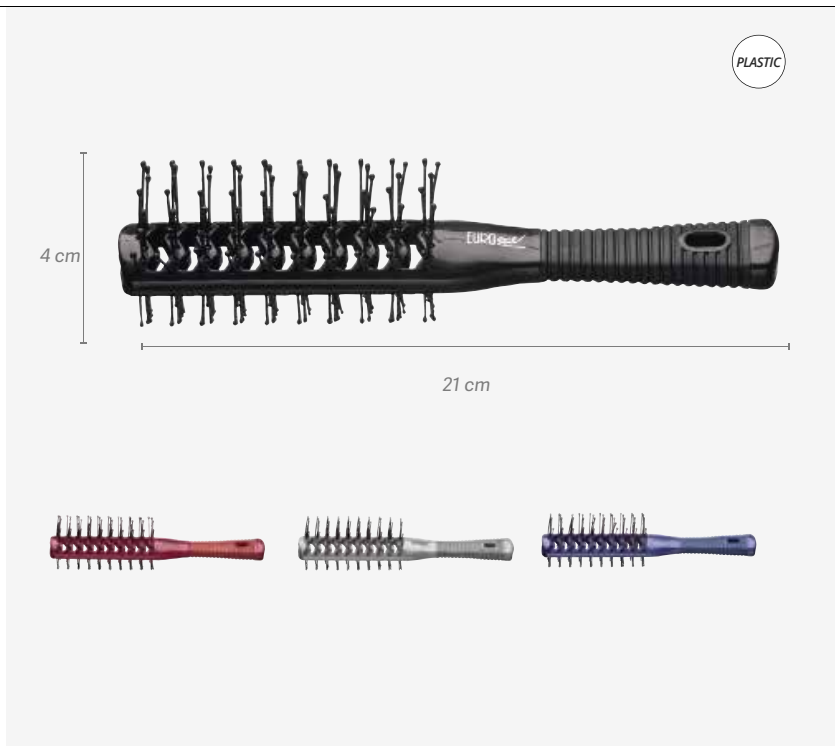

Cepillos curvos esqueleto de colores

Curved colours vent brushes

Púas de plástico con bola
Plastic bristles with ball

u.m.vta: 1 12

REF.03201

P.V.P.R **3,68€**

EAN: 8423029030179

10x12 units

REF. 02195/50

P.V.P.R **1,60€**

EAN: 8423029030308

3x96 units

8x960 units

REF. 02195

P.V.P.R **1,60€**

EAN: 8423029020651

3x96 units

8x960 units

Cepillos curvos para una mejor adaptación a la forma de la cabeza, ligeros y cómodos de utilizar por su diseño ergonómico. Once filas de púas en forma anatómica en plástico, con terminación en bolita del mismo color que el cepillo.

Curved brushes for a better adaptation to the shape of the head, light and comfortable to use for its ergonomic design. 11 rows of bristles in anatomical shape, in plastic with a ball termination of the same color as the brush.

Cepillos esqueleto dobles

Double vent brushes

Púas de plástico con bola. Colores variados
Plastic bristles with ball. Mix colours

u.m.vta: 24 24

REF. 02182/50

P.V.P.R **2,00€**

EAN: 8423029020330

10x720 units

u.m.vta: 24 24

REF. 02182

P.V.P.R **2,00€**

EAN: 8423029020323

10x720 units