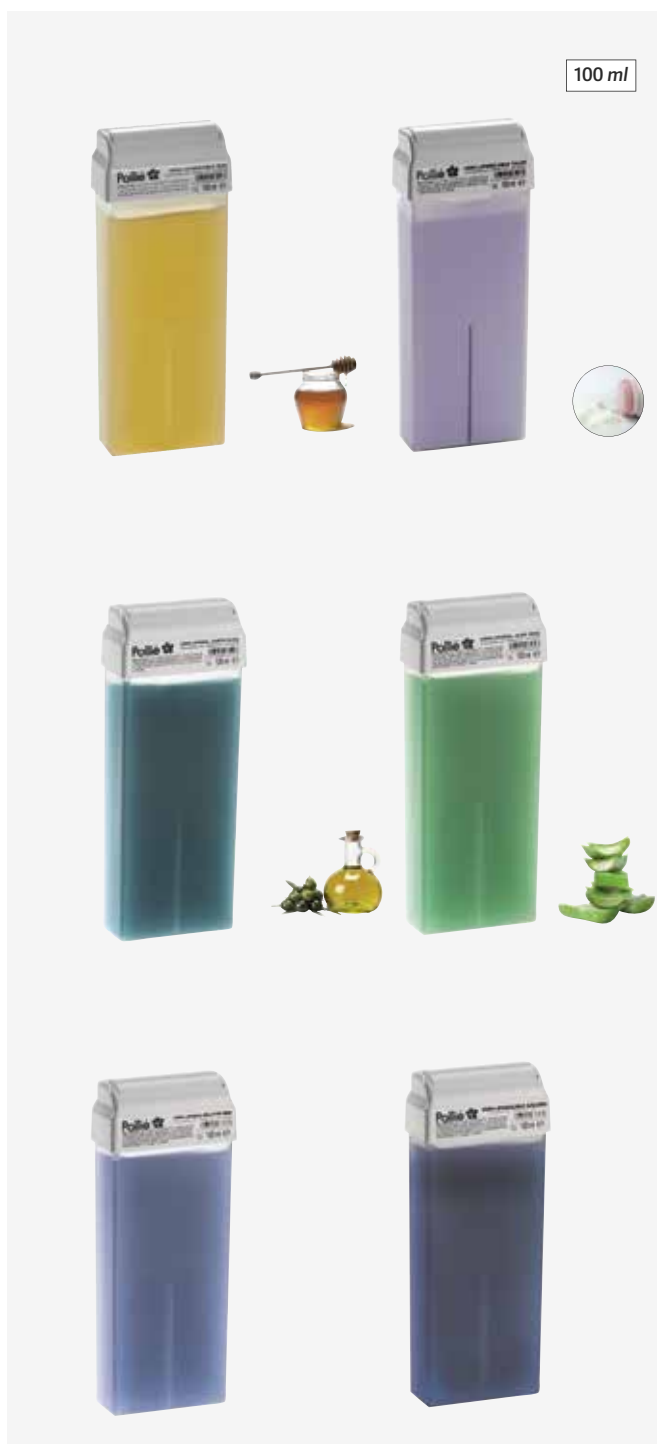

The roll-on hair removal system is optimal for those professionals who want to achieve the best results. The resins with which we make the waxes can be used at a higher temperature than the low melting wax, with the advantage that they are applied with a thinner strip. The wax cools almost instantly and the sensation of heat in the skin is minimized. Wax is easily removed with hair removal bands. Combinable scaled prices page 626-627 excepto reference 03907.

Miel
Honey

REF.03704

P.V.P.R. **2,50€**

EAN: 8423029034467

6x24 units

24x120 units

Talco con dióxido de titanio
Talc with titanium dioxide

REF.03705

P.V.P.R. **2,50€**

EAN: 8423029034474

6x24 units

24x120 units

Aceite de oliva
Olive oil wax

REF.03739

P.V.P.R. **2,50€**

EAN: 8423029035297

6x24 units

24x120 units

Aloe vera
Aloe vera

REF.03740

P.V.P.R. **2,50€**

EAN: 8423029035303

6x24 units

24x120 units

Para hombre
For man

REF.03858

P.V.P.R. **2,50€**

EAN: 8423029036171

6x24 units

24x120 units

Azuleno
Azulene

REF.04259

P.V.P.R. **2,50€**

EAN: 8423029038656

6x24 units

24x120 units