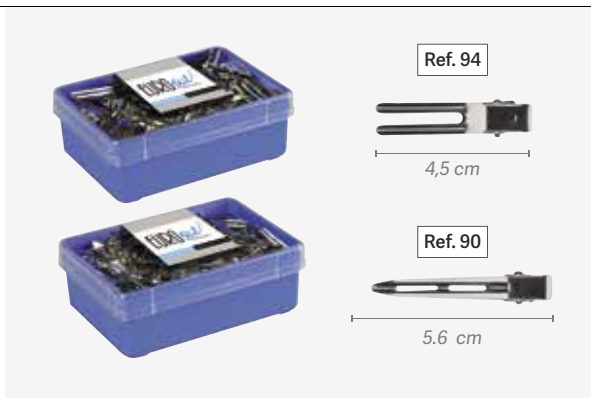

u.m.vta: 1 12

120 pinzas doble pata
120 two legs clip

Ref. 94

REF. 01658

P.V.P.R **11,50€**

EAN: 8423029006785

9x12 units

u.m.vta: 1 12

120 pinzas medianas
120 medium clips

Ref. 90

REF. 01655

P.V.P.R **12,70€**

EAN: 8423029006747

9x12 units