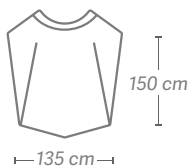

Capa STYLE

STYLE cape

u.m.vta: 1 5

REF. 04876/68

PV/PR **16,90€**

EAN: 8423029047177

REF. 04876/58

PV/PR **16,90€**

EAN: 8423029047184

- Material: nylon
- Cierre botón

- Material: nylon
- Closure button