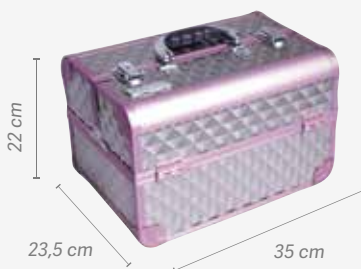

Maletas aluminio Aluminium suitcases

Todas las maletas se venden vacías
All the cases sold empty

u.m.vta: 1		4

Para útiles, interior 6 compartimentos y 4 bandejas
For tools, 6 compartments and 4 trays

REF.03598

P.V.P.R **110,48€**

EAN: 8423029033965