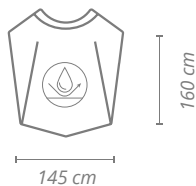

Capa rayas calavera skull cutting cape

u.m.vta: 1 40

REF.06993

P.V.P.R **15,60€**

EAN: 8423029073145

10x10 units