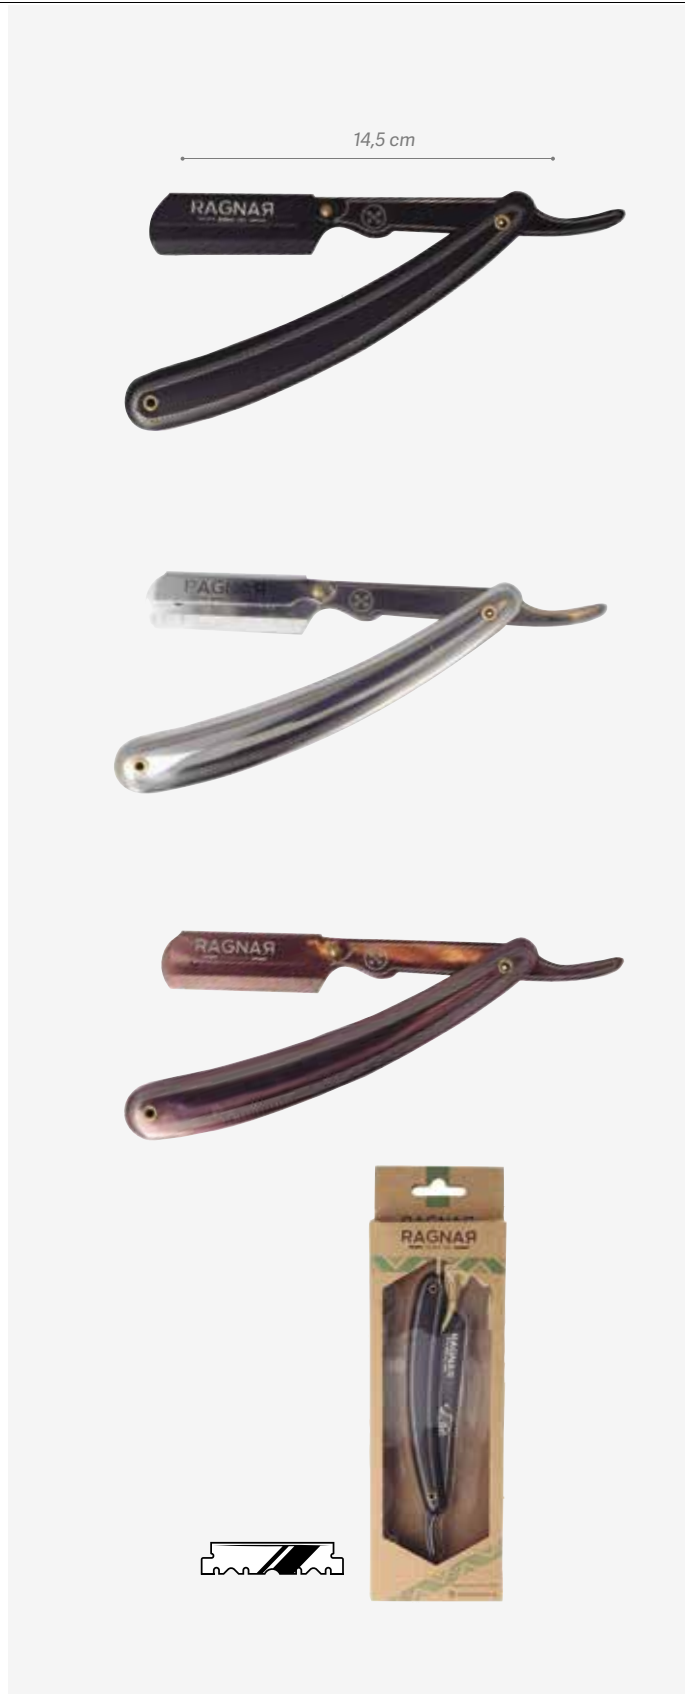

- Medida: 14,5 cm
- Para media hoja acanalada
- ACERO J2 ALTA CALIDAD (420C)
- Logo marcado con laser

- Measurement: 14.5 cm
- For half ribbed blade
- HIGH-QUALITY J2 STEEL (420C)
- Laser marked logo

Navaja afeitar **PRECISE** PRECISE shaving razor