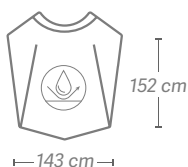

Capa BEAUTY BEAUTY cape

u.m.vta: 1 12

REF. 04311

PV/PR **18,10€**

EAN: 8423029039585

- Material: 100% poliéster
- Cierre velcro
- Repelente al agua

- Material: 100% polyester
- Closure velcro
- Water repellent