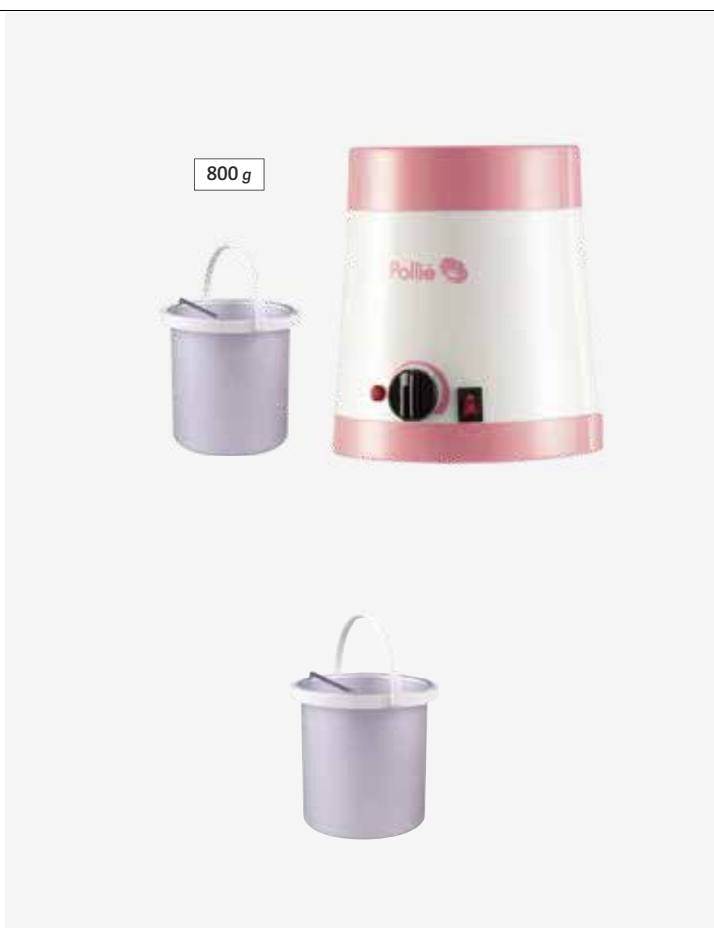

u.m.vta: 1		12	

REF. 03322

PV/PR **66,38€**

EAN: 0856709031572

9x12 units

- Potencia: 175W
- Con termostato
- Incluye cazoleta de 800 g
- Rápido calentamiento de la cera
- Seguro y ergonómico
- Ligero y de reducidas dimensiones
- Para discos, cera o perlas, utilizar cazoleta
- Power: 175W
- With thermostat
- With 800 g basket
- Fast heating of the wax
- Safe and ergonomic
- Lightweight and of reduced dimensions
- For discs, wax or pearls, use bowl

u.m.vta: 1		60

REF. RE03322/01

PV/PR **11,64€**

EAN: 8423029045678

Recambios
Spare parts