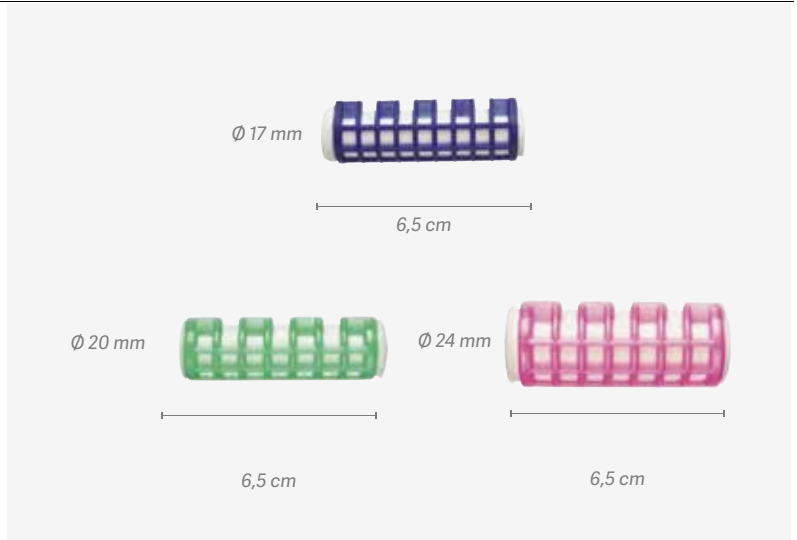

Bolsa rulos calientes
Hot rollers bag

Atención, no usar en microondas
Warning, not use in microwave

u.m.vta: 1 24

6 u

REF. 00019

P.V.P.R **3,32€**

EAN: 8423029001285

12x24 units

6 u

REF. 04024

P.V.P.R **3,40€**

EAN: 8423029015060

11x24 units

5 u

REF. 00020

P.V.P.R **3,52€**

EAN: 8423029001292

11x24 units