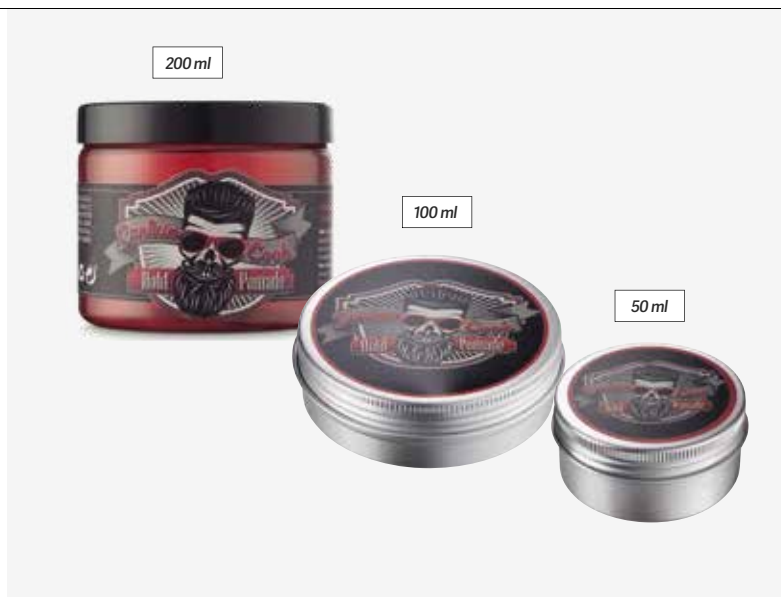

Pomada de peinado para fijación fuerte Strong hold hair pomade

u.m.vta: 1 6

200 ml

REF. 04866

P.V.P.R 18,40€

EAN: 8423029046262

5x6 units

100 ml

REF.06236

P.V.P.R 10,38€

EAN: 8423029063160

10x6 units