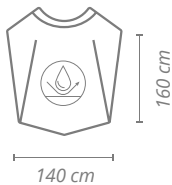

Capa barber shop Barber shop cutting cape

u.m.vta: 1 40

REF.06997

PVPR **15,60€**

EAN: 8423029073183

10x10 units

- Pongee polyester
- Repelente al agua
- Peso: 150 gramos
- Cierre botón

- Polyester pongee
- Water repellent
- Weight 150g
- Button closure