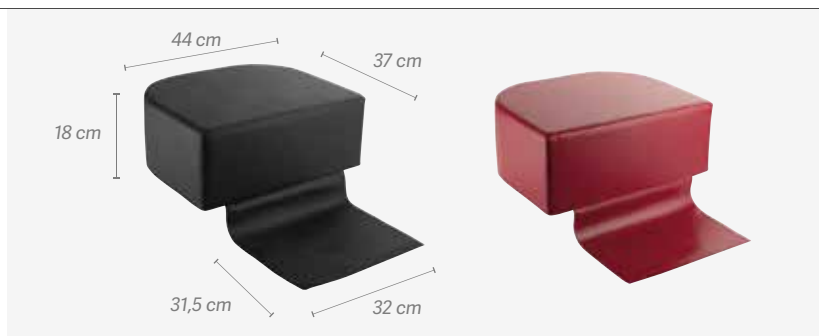

Cojines especiales para niños Special cushions for kids

u.m.vta: 1 1

REF.04506/50

P.V.P.R **70,52€**

EAN: 8423029040819

REF.04506/60

P.V.P.R **70,52€**

EAN: 8423029040840