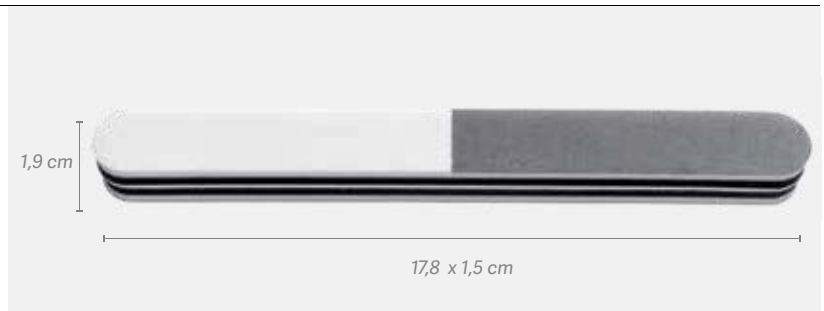

u.m.vta: 12 84

REF.06362 **Gramajes:**
P.V.P.R **1,40€** • Parte rosa : 320
EAN: 8423029064235 • Parte blanca: 600
19x84 units • Parte gris: 4000

Grammajes:
• Pink part : 320
• White part: 600
• Grey part: 4000