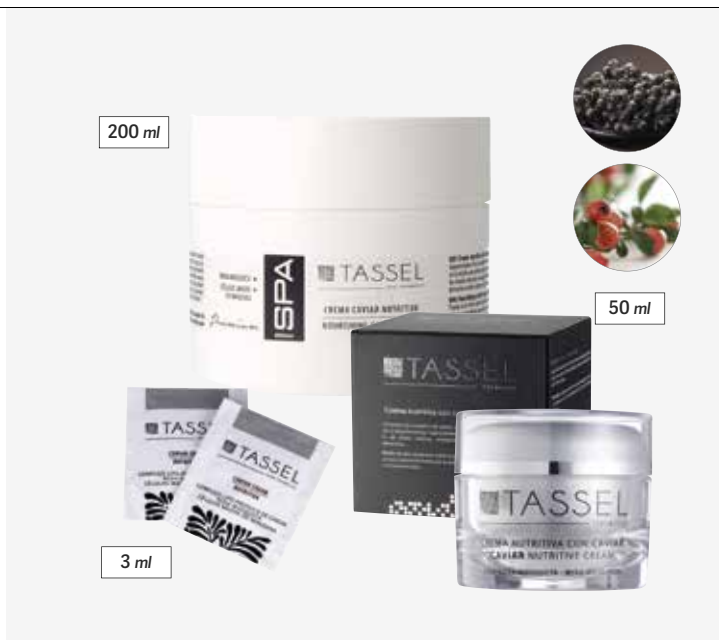

Crema nutritiva caviar

Nourishing caviar cream

u.m.vta: 1 1200

3 ml

REF.06654

P.V.P.R **0,80€**

EAN:8423029068745

u.m.vta: 1 18

50 ml

REF.03543

P.V.P.R **26,30€**

EAN:8423029033477

10x18 units

u.m.vta: 1 12

200 ml

REF.06452

P.V.P.R **27,00€**

EAN:8423029065737

11x12 units