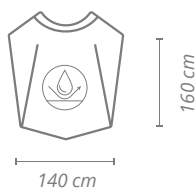

Capa rayas blancas negras Stripes cutting cape

u.m.vta: 1 40

REF.06992

P.V.P.R **15,60€**

EAN: 8423029073138

10x10 units