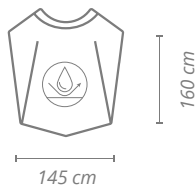

10x10 units

- Pongee polyester
- Repelente al agua
- Peso: 150 gramos
- Cierre: ganchos

- Polyester pongee
- Water repellent
- Weight 150 g
- Closure: hooks

Capa rayas calavera skull cutting cape

u.m.vta: 1  40 