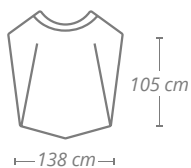

Capa de corte CAPTAIN COOK

CAPTAIN COOK cutting cape

u.m.vta: 1 12

100% Nylon
100% Nylon

●
REF.04975/50

P.V.P.R **15,00€**

EAN: 8423029048600

○
REF.04975/58

P.V.P.R **15,00€**

EAN: 8423029048617