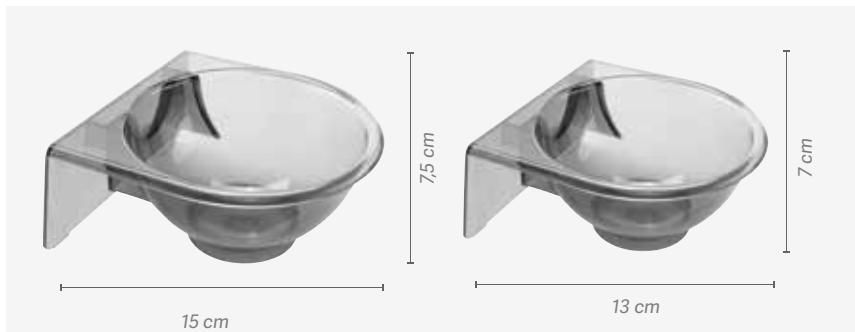

Bol para tinte y para colgar en carros Dye bowl to hang in trolleys

Transparente
Transparent

u.m.vta: 8 8

450 ml

REF. 01169

P.V.P.R 3,06€

EAN: 8423029011703

u.m.vta: 14 14

250 ml

REF. 01170

P.V.P.R 2,44€

EAN: 8423029011710

Bol de tintura colgante en superficie máxima de 1.5 cm de grosor. Práctico para la aplicación del tinte, favoreciendo una cómoda, rápida y limpia aplicación. (Véase foto adjunta).

Hanging dyeing bowl on a maximum surface of 1.5 cm in thickness. Practical for the application of the dye, favoring a comfortable, fast and clean application. (See attached photo).

Bol grande plástico reciclado Big recycled plastic bowl

u.m.vta: 1 48

REF.00655/222

P.V.P.R 1,30€

EAN: 8423029077686