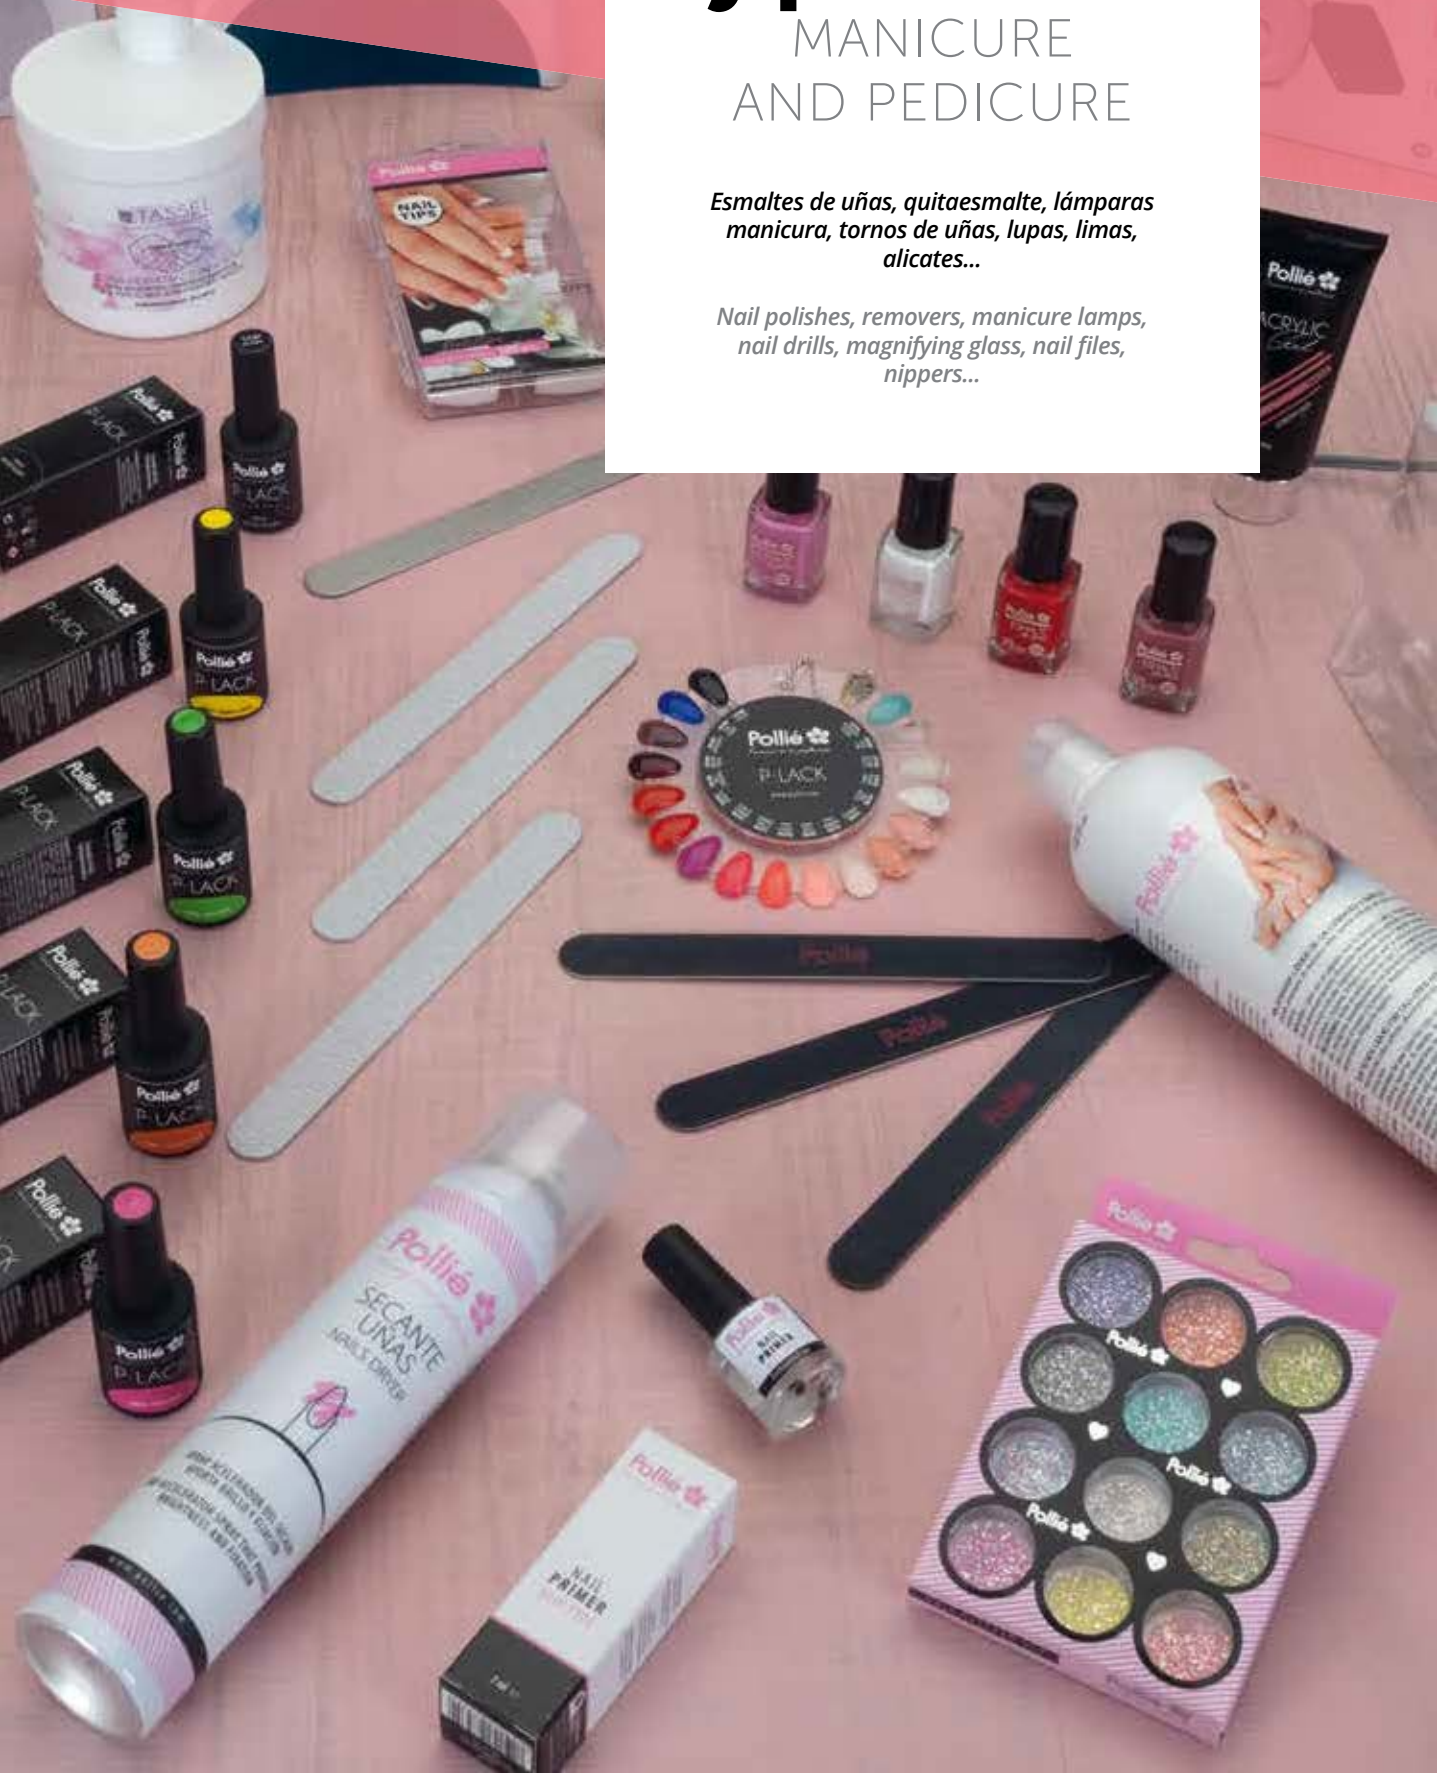

04

Manicura y pedicura

MANICURE
AND PEDICURE

*Esmaltes de uñas, quitaesmalte, lámparas
manicura, tornos de uñas, lupas, limas,
alicates...*

*Nail polishes, removers, manicure lamps,
nail drills, magnifying glass, nail files,
nippers...*