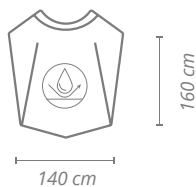

Capa utensilios Utensils cape

u.m.vta: 1 40

REF.06995

P.V.P.R **15,60€**

EAN: 8423029073169

10x10 units