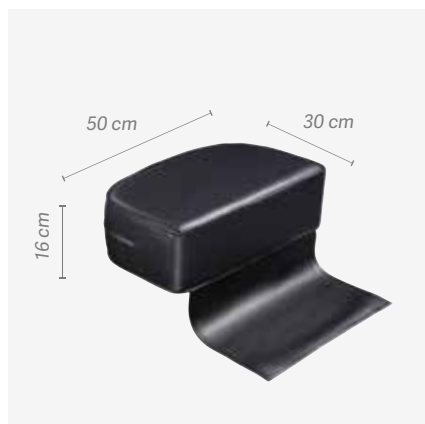

Cojines especiales para niños Special cushions for kids

u.m.vta: 1 1

REF.03939

P.V.P.R **59,70€**

EAN: 8423029038458