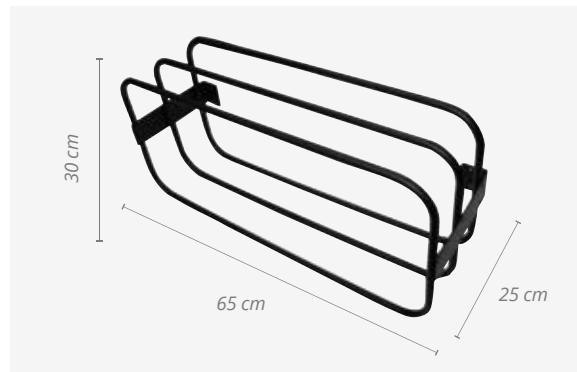

Contenedor toallas
Towels container

u.m.vta: 1 4

REF.03159

P.V.P.R 68,20€

EAN: 8423029030162

- Con ruedas
- Bolsa contenedora lavable
- Estructura de acero inoxidable
- Features wheels
- Washable containing bag
- Stainless steel structure

Organizador para colgar toallas
Organizer to hang towels

u.m.vta: 1 6

REF.04378

P.V.P.R 28,72€

EAN: 8423029040314

Ducha con soporte
Shower tap with support

u.m.vta: 1 20

REF.03004

P.V.P.R 56,07€

EAN: 8423029028497

Juego ducha adaptable
Shower adaptable

u.m.vta: 1 10

REF.01960

P.V.P.R 6,05€

EAN: 8423029019723

Monomando para lavacabezas
Mix taper for wash basin

u.m.vta: 1 50

REF.02837

P.V.P.R 55,80€

EAN: 8423029026509

Cabezal ducha iónico
Ionic shower head

u.m.vta: 1 36

REF.03750

P.V.P.R 11,65€

EAN: 8423029035266

Ahorro agua
Mejor calidad de agua

Saving water
Better water quality