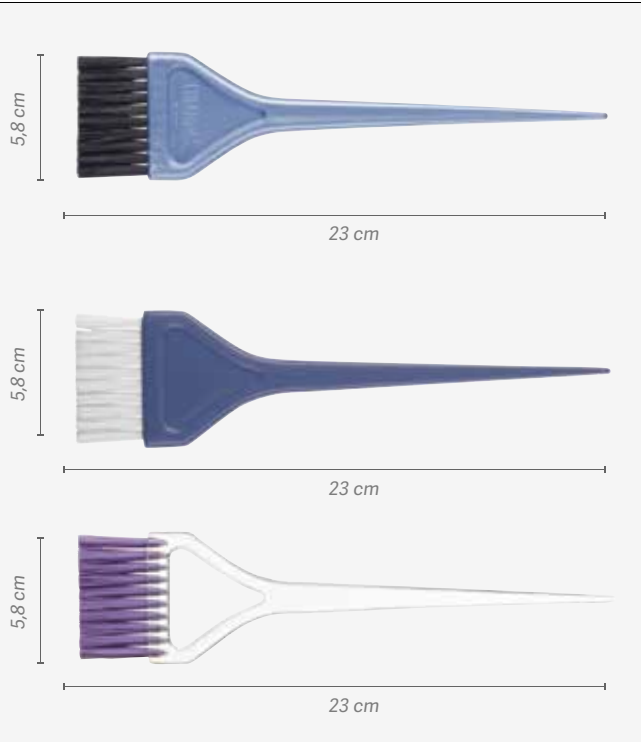

REF. 00102/98
P.V.P.R **0,94€**
EAN: 8423029066925
11x50 units

Colores "classic"
"Classic" colours

REF. 00102/56/99
P.V.P.R **1,14€**
EAN: 8423029028008
25x50 units

Transparentes con pelo de color
Transparent with coloured bristles