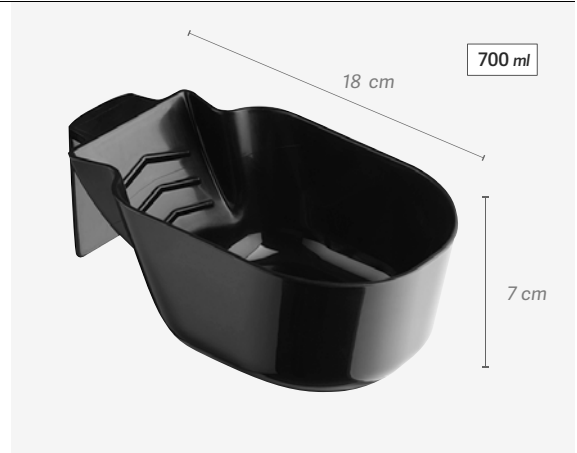

Bol graduado SAVE SAVE graduated bowl

u.m.vta: 20 20

REF. 04967/50

P.V.P.R 1,18€

EAN: 8423029066789

REF. 04967

P.V.P.R 1,18€

EAN: 8423029066884

Bol de plástico provisto de una parte estríada con el fin de definir la cantidad de producto según su necesidad, facilitando así la retirada de este.

Plastic bowl with a grooved part in order to define the quantity of product according to your need, thus facilitating the withdrawal of this.