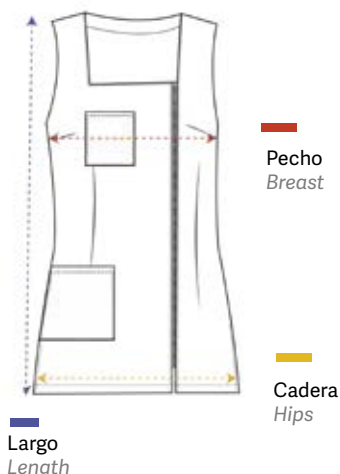

Chaqueta básica cremallera Basic zipper jacket

u.m.vta: 1 40

MOD. 51308410

Negra
Black

Chaqueta básica sin mangas. Cierre con cremallera al costado. Composición 100% poliéster. Dos bolsillos, uno en la cintura y otro en el pecho. Recomendada para comercios y centros de estética

Basic sleeveless jacket. Zip closure on the side. Composition 100% polyester. Two pockets, one at the waist and one on the chest. Recommended for shops and beauty centers