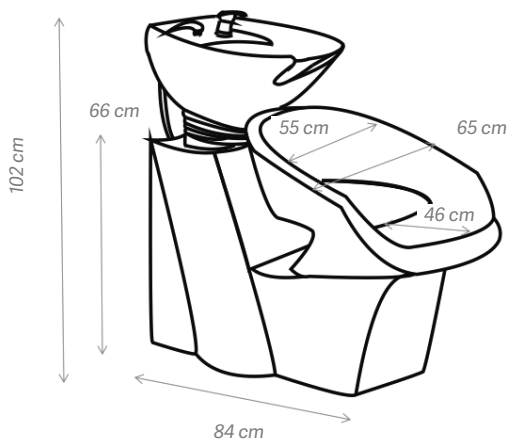

Lavacabezas OVAL

OVAL wash basin chair

u.m.vta: 1 1

REF.07195

P.V.P.R **885,70€**

EAN: 8423029076436

Nuevo lavacabezas OVAL de EUROSTIL. Diseño de líneas rectas y modernas pero con la máxima comodidad. Provisto de una teja de cerámica ergonómica y reclinable.

New OVAL wash basin. A straight-line design with maximum comfort. Supplied with an ergonomic and adjustable ceramic basin.