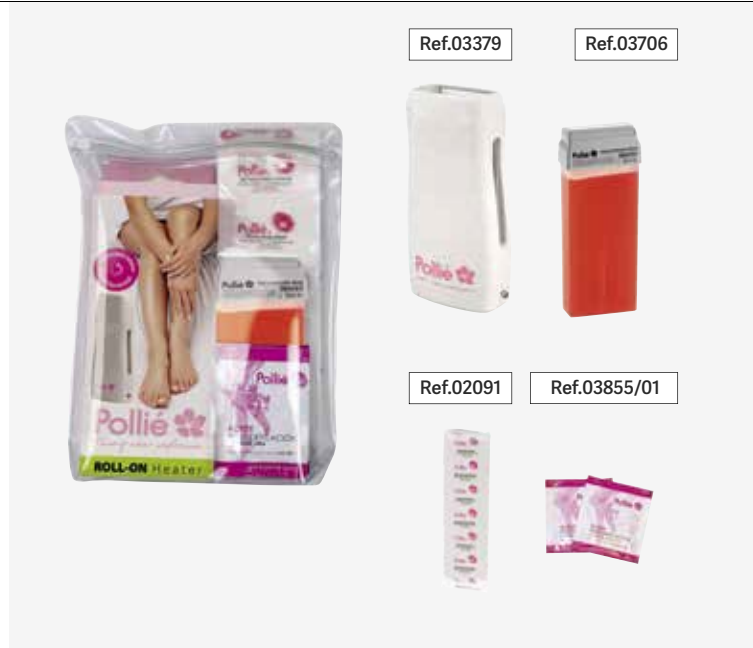

Kits de depilación Pollié

Pollié waxing kits

u.m.vta: 1 10

REF.03310

P.V.P.R **17,62€**

EAN: 8423029031305

6x10 units

13x50 units

Contiene · It contains

- 1 calentador roll-on 15W
- 1 roll-on argán
- 1 paquete de 20 tiras depilar
- 3 toallitas de aceite post-depilación

- 1 roll-on heater 15W
- 1 roll-on argan
- 1 pack of 20 hair removal strips
- 3 post-waxing oil towels

Los kits de depilación Pollié son ideales para una depilación fácil y cómoda con todo lo necesario para depilarte en casa de forma profesional. Luce unas piernas bonitas todo el año.

Pollié waxing kits are ideal for quick, comfortable waxing, and they include everything you need to wax yourself professionally from the comfort of your own home, ensuring that you have beautiful legs year-round.

u.m.vta: 1 9

REF.03925

P.V.P.R **25,60€**

EAN: 8423029036546

9x9 units

Contiene · It contains

- 1 calentador roll-on 20W
- 1 roll-on argán
- 1 paquete de 20 tiras depilar
- 3 toallitas de aceite post-depilación

- 1 roll-on heater 20W
- 1 roll-on argan
- 1 pack of 20 hair removal strips
- 3 post-waxing oil towels