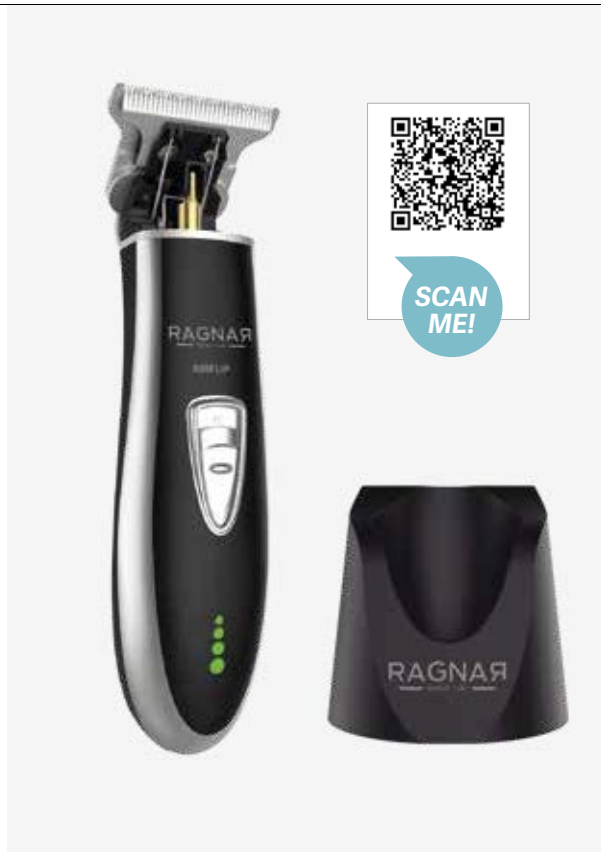

• Stainless-steel fixed blade

• Adapter comb for cutting size (2, 3 and 3 mm)

• Cleaning brush

• Bottle of lubricating oil

• Power cord

• CHARGING BASE

• Transparent cover

• Degree of degradation: 0.1 mm