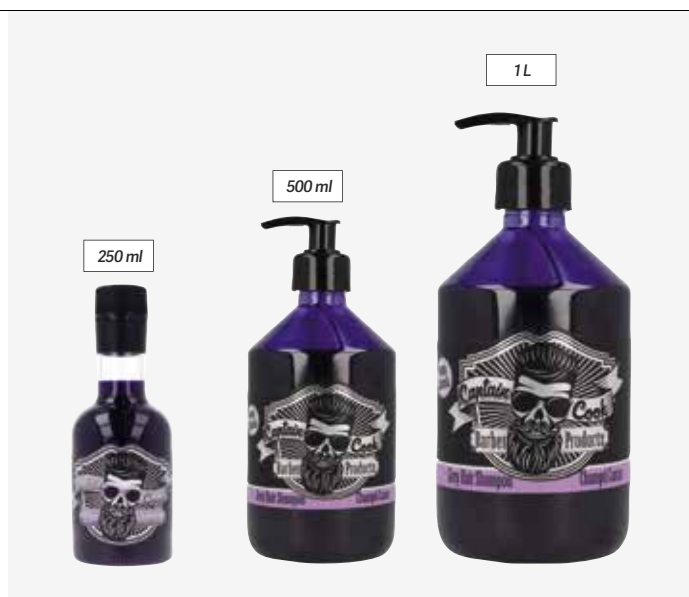

Para cabellos grises

Con agentes tensioactivos suaves y con gran poder de humectación, por lo que baja la tensión superficial del agua. Por sus activos, acondiciona el cabello para que sea más fácil el peinado y con pigmentos de origen vegetal que previenen el cambio de color en los cabellos canosos reavivando el brillo. Especial para cabellos canosos, evitando y cubriendo el tono amarillento.

For grey hair

With soft acting foaming agents and great moisturising power, it reduces the superficial tension of the water. Its active ingredients condition the hair to make it easier to brush, and its vegetable based pigments prevent the change of colour in grey hairs revitalising the shine. Specially designed for grey hair, preventing and covering yellow tones.