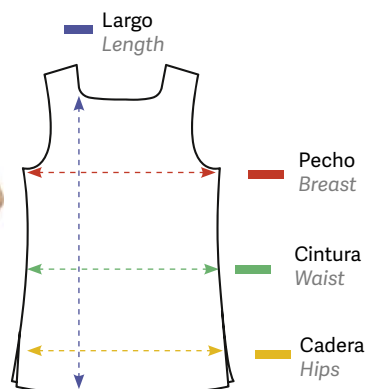

The measurements are approximate and belong to the finished garment of the total contour. Tailored to the person should add between 4 and 6 cm for the slack.

Estola chicas / corazones
Girls / hearts stole